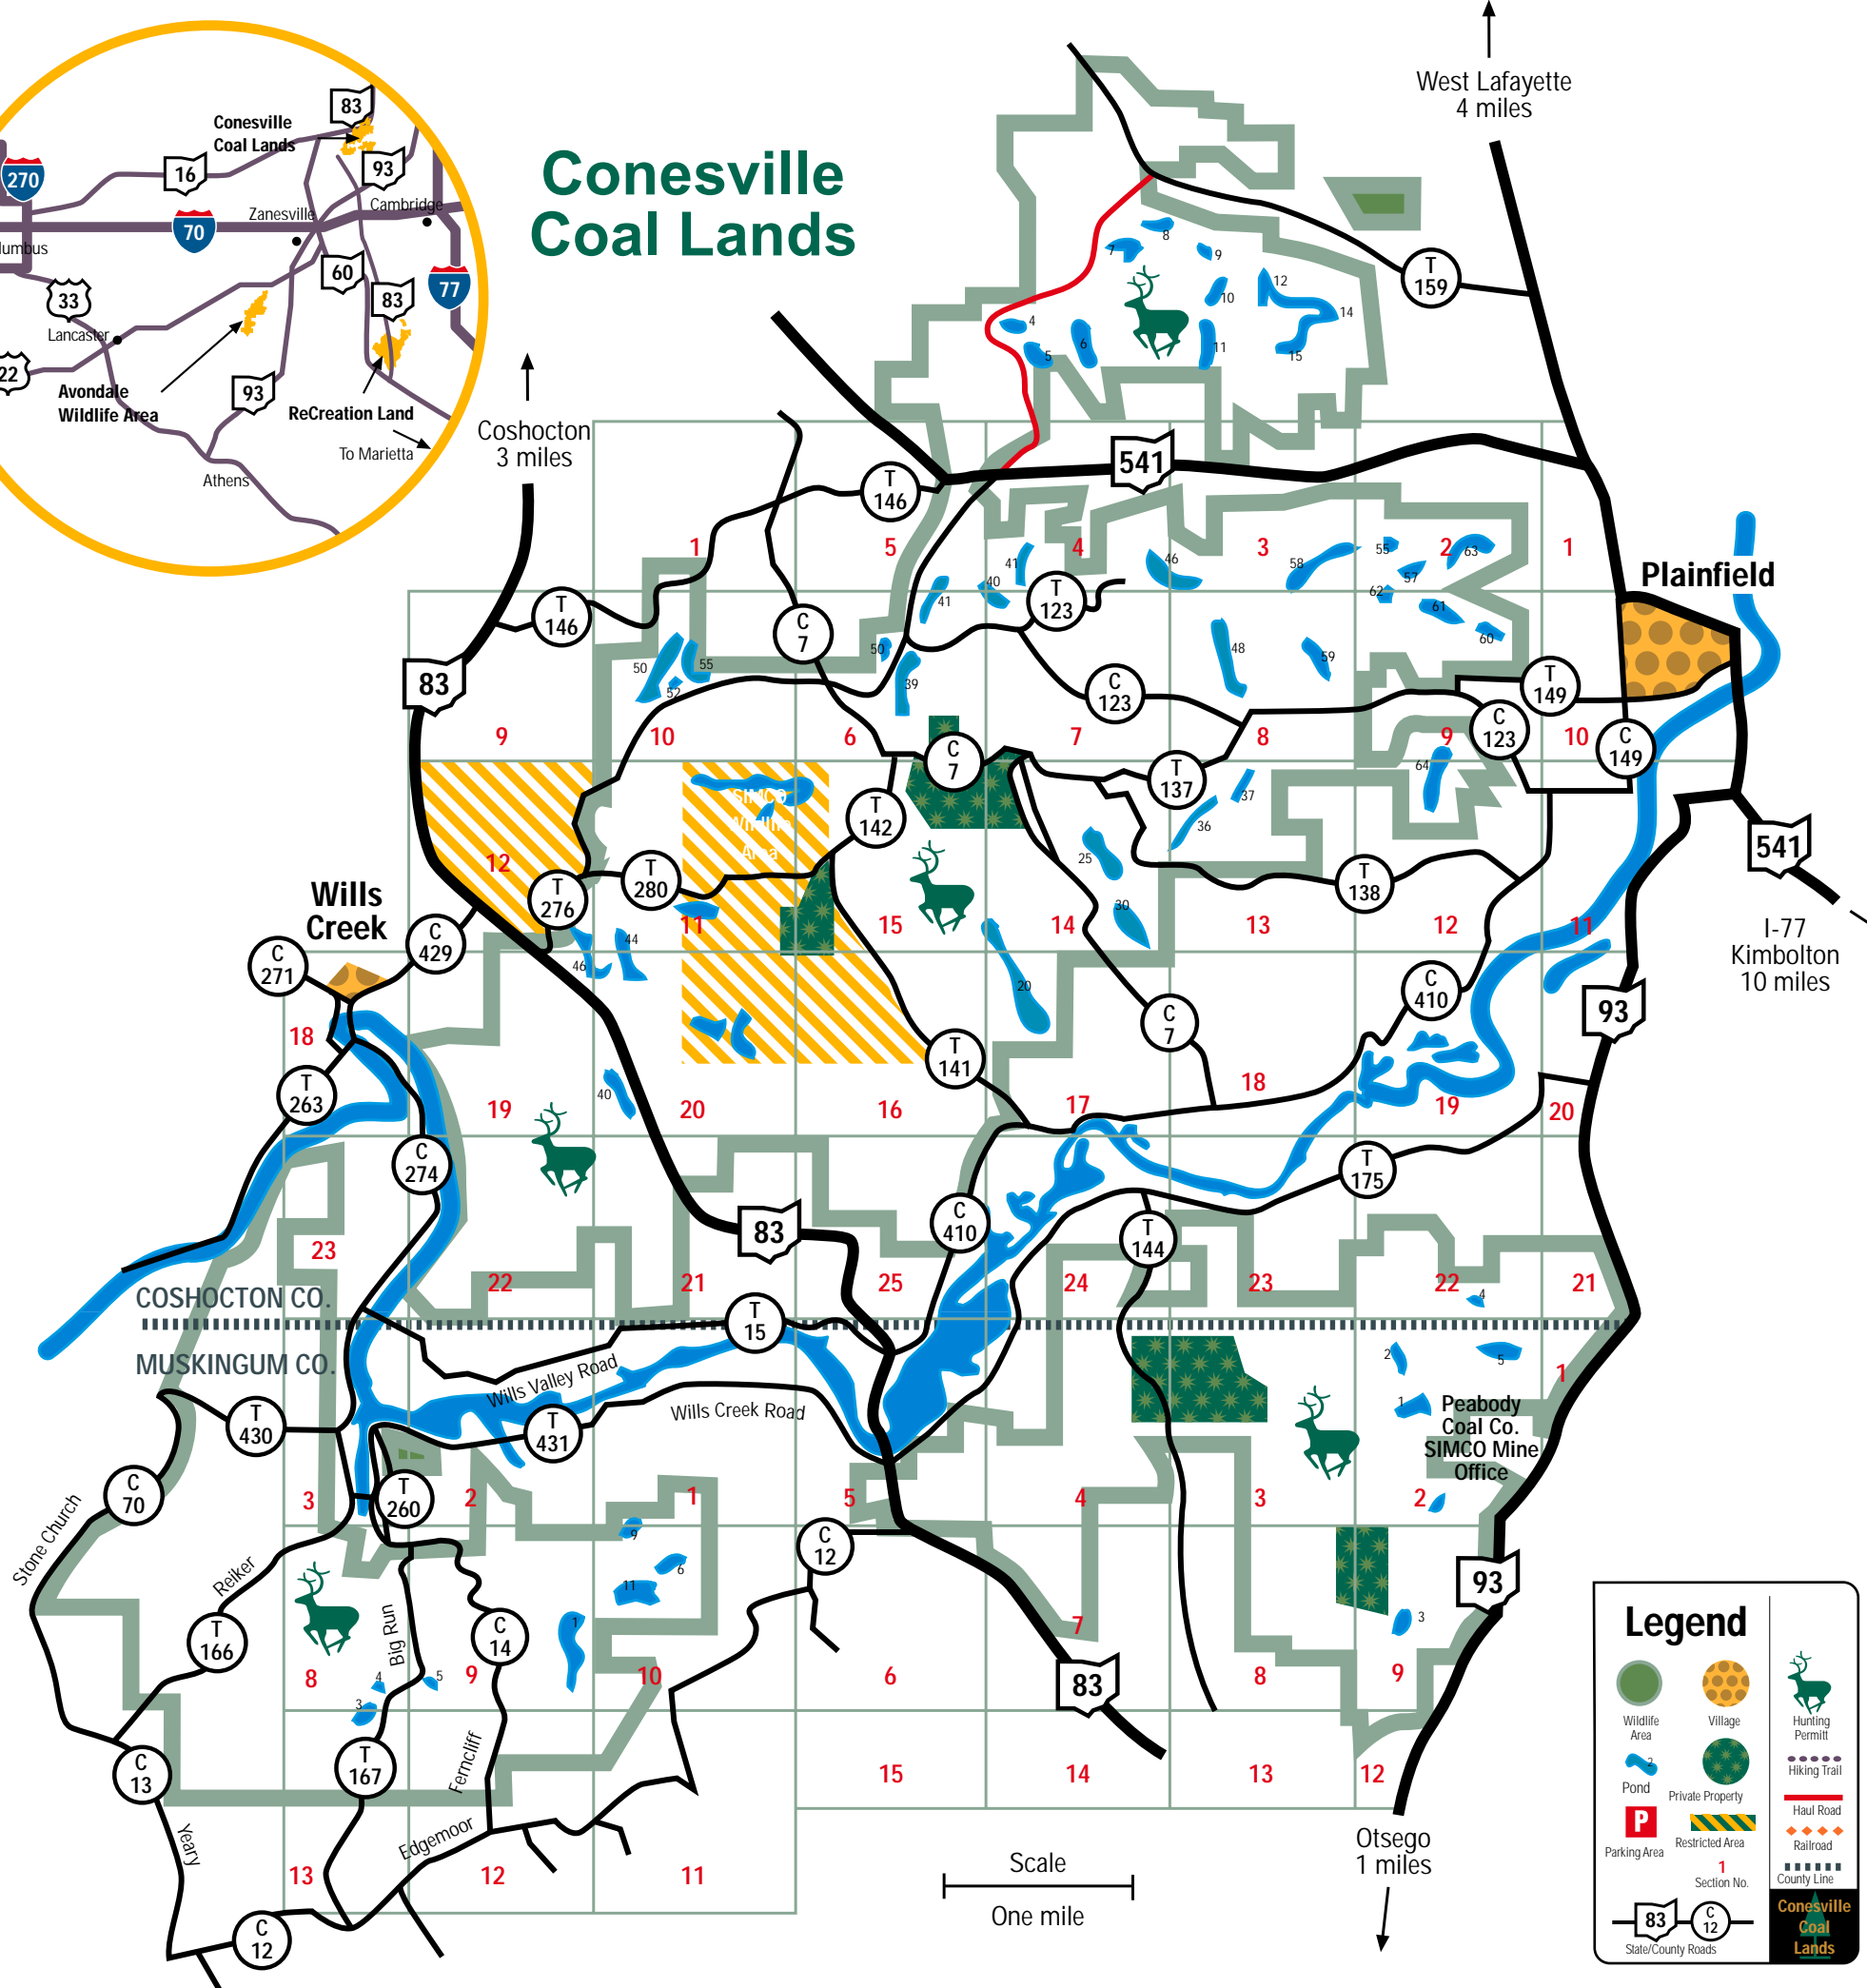

Conesville Coal Lands

Legend

Wildlife Area	Village	Hunting Permit
Pond	Private Property	Hiking Trail
Parking Area	Restricted Area	Haul Road
Slate/County Roads	Railroad	County Line

Conesville Coal Lands