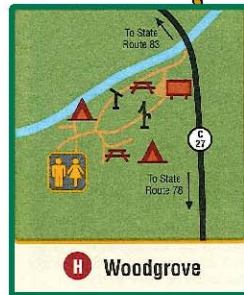

AEP / ODNR Division of Wildlife
 AEP ReCreation Land
 Morgan, Muskingum, Noble, and Guernsey Counties, Ohio
 Approx. 60,000 Acres

Legend

- ReCreation Land Boundary
- Restricted Area - No Access
- Equine Trails
- Buckeye Trail
- Mountain Bike Trail
- Dog Training Area
- Campsites

While you are enjoying AEP's ReCreation Land, please respect all signs. Areas open to the public are posted as follows:

PUBLIC RECREATION AREA

From time to time, areas will be closed to the public due to maintenance, reclamation, special programming, etc.. While this map may not depict these areas, we'll post them with signs reading:

NO ACCESS AREA