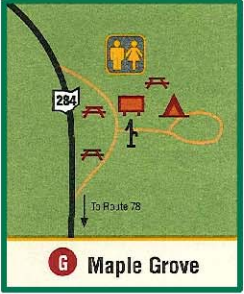

AEP / ODNR Division of Wildlife
 AEP ReCreation Land
 Morgan, Muskingum, Noble, and Guernsey Counties, Ohio
 Approx. 60,000 Acres

Legend

- ReCreation Land Boundary
- Restricted Area - No Access
- Equine Trails
- Buckeye Trail
- Mountain Bike Trail
- Dog Training Area
- Campsites